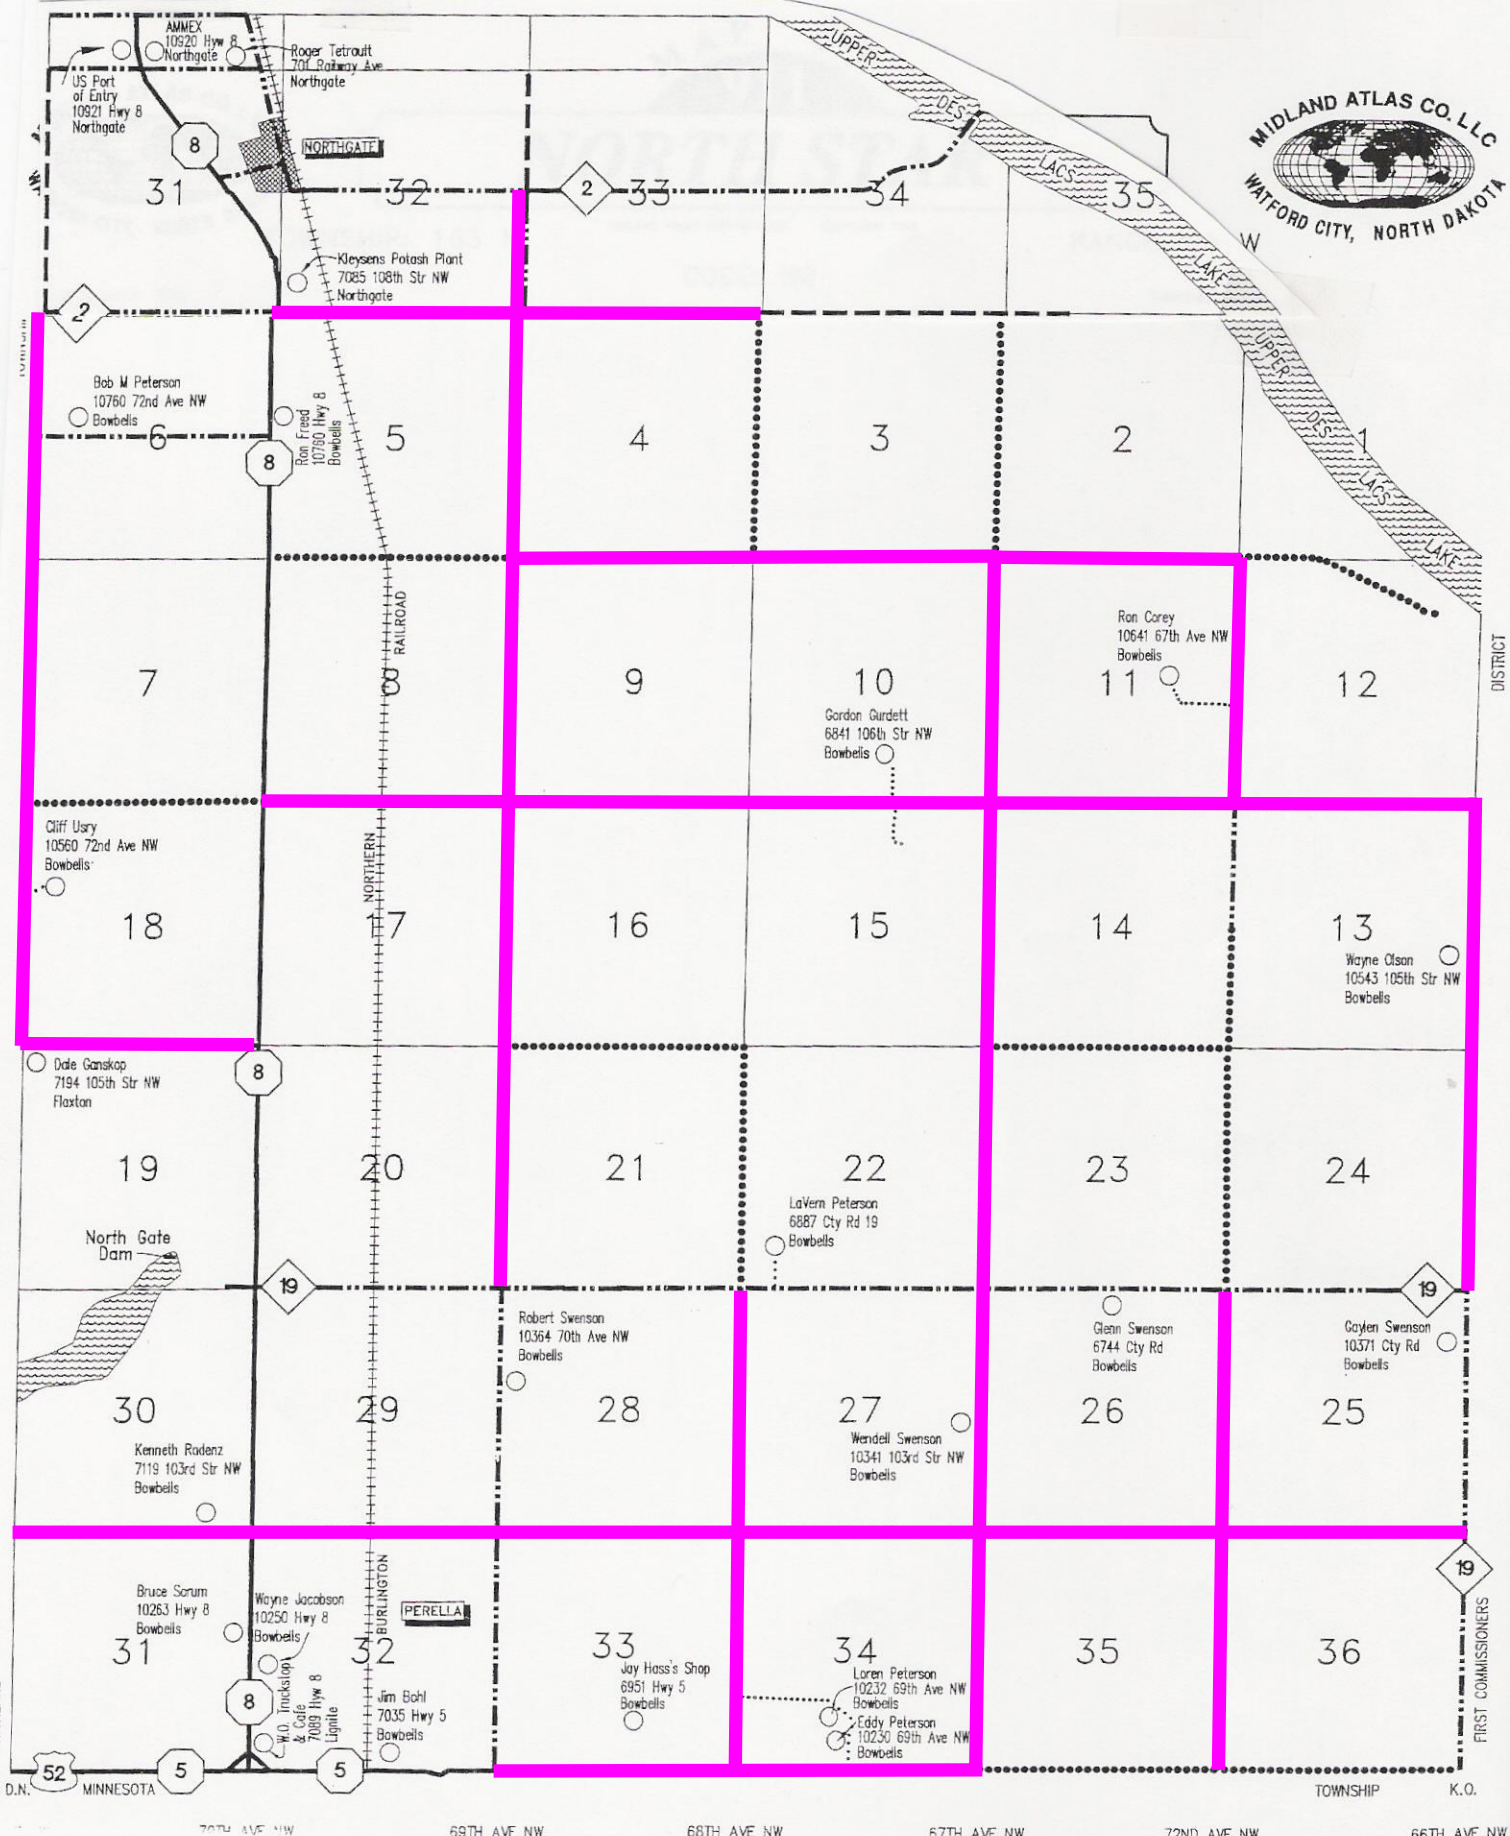

# NORTH STAR

Roads in North Star Township that are #30,000 until further notice