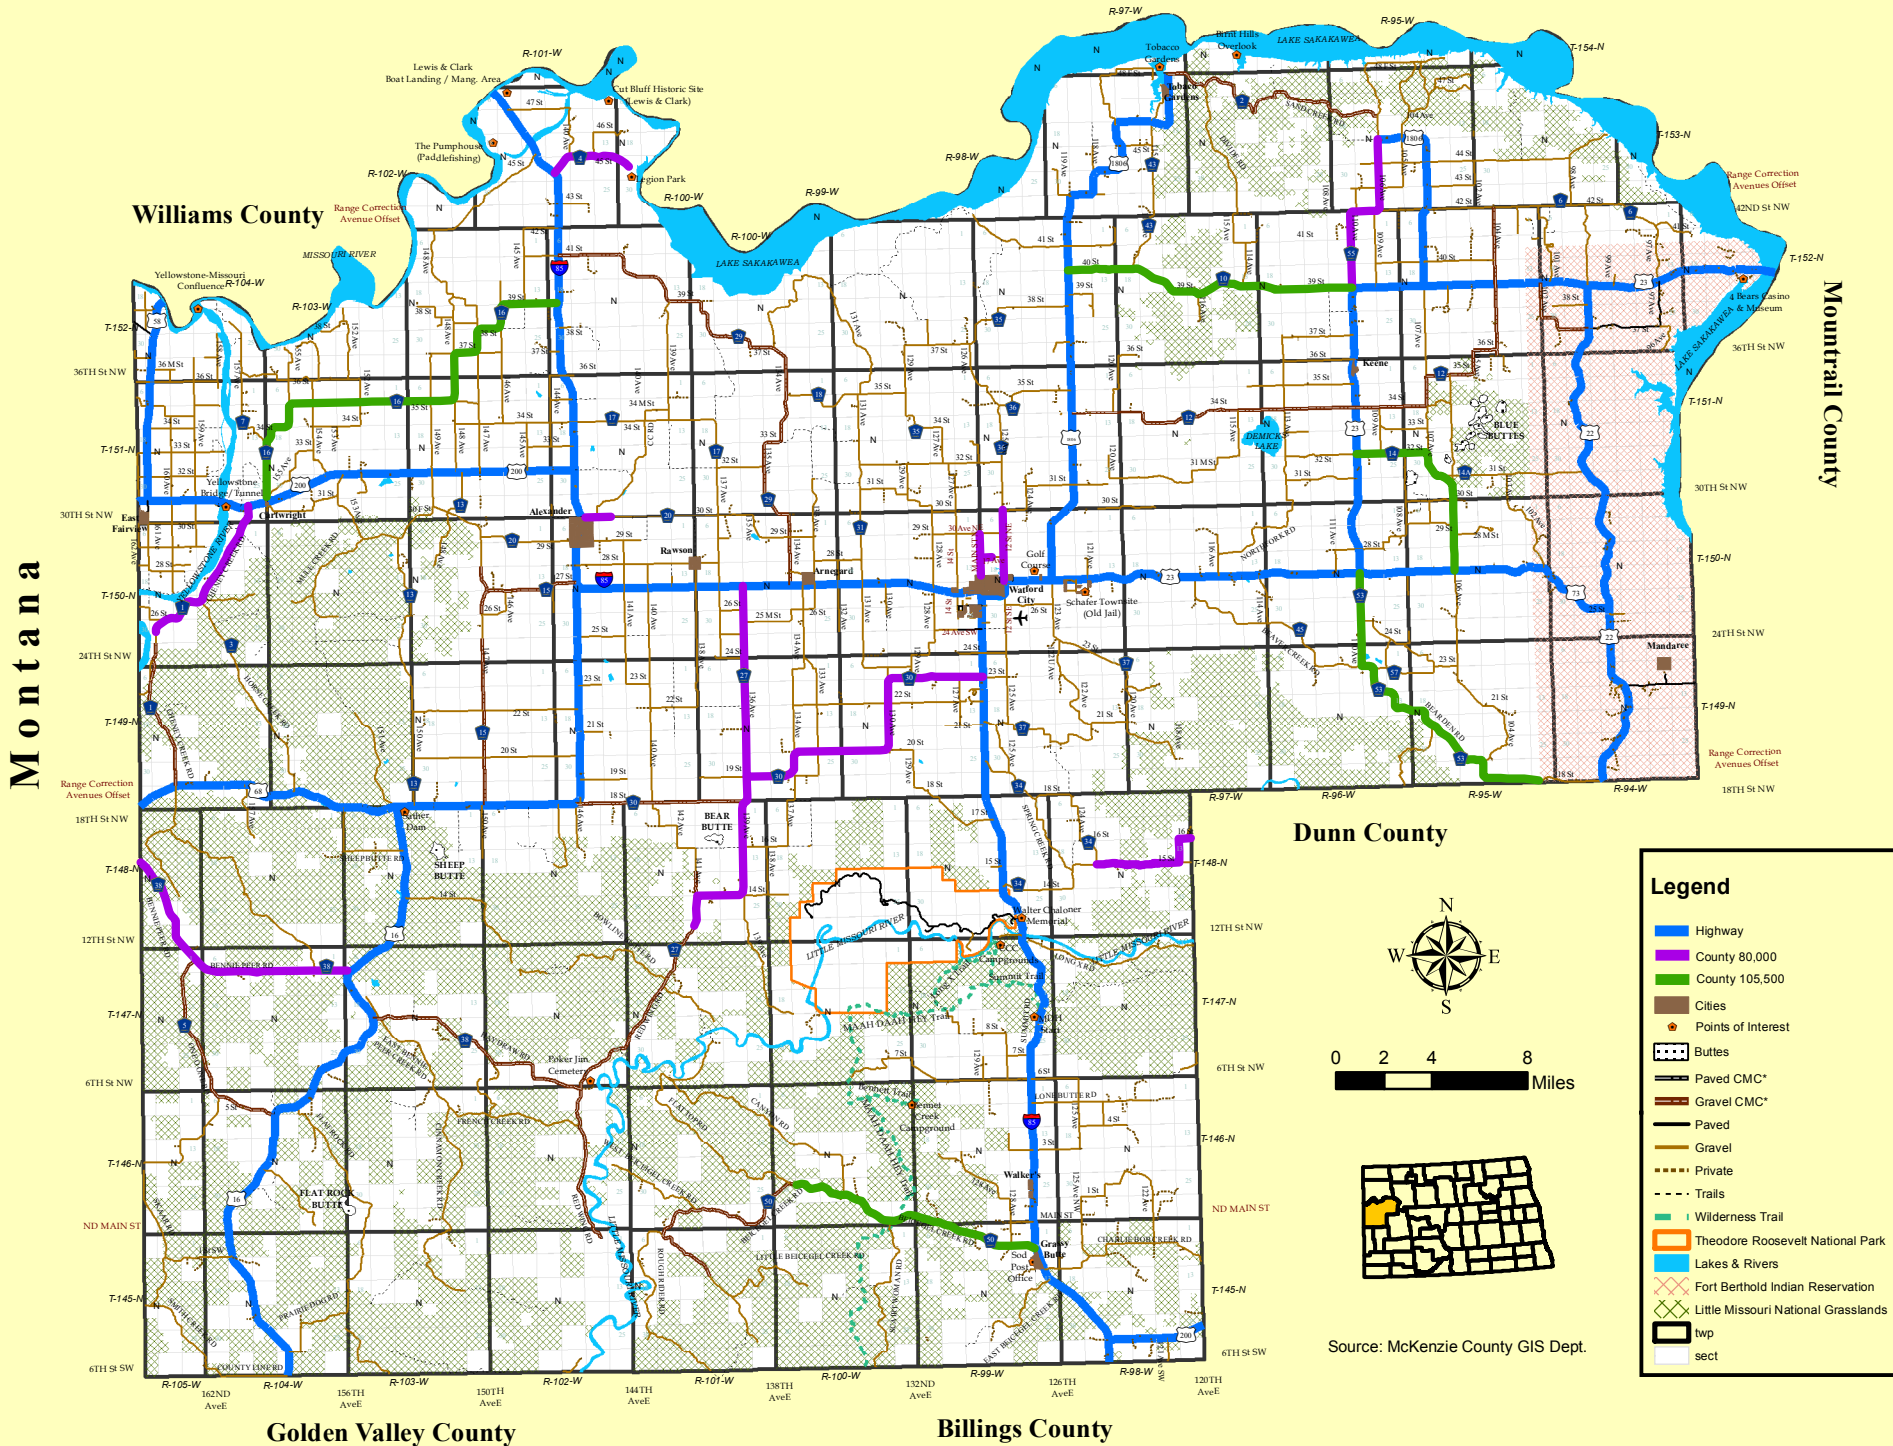

MCKENZIE COUNTY

Williams County

Mountrail County

Dunn County

Golden Valley County

Billings County

Montana

Legend

- Highway
- County 80,000
- County 105,500
- Cities
- Points of Interest
- Buttes
- Paved CMC*
- Gravel CMC*
- Paved
- Gravel
- Private
- Trails
- Wilderness Trail
- Theodore Roosevelt National Park
- Lakes & Rivers
- Fort Berthold Indian Reservation
- Little Missouri National Grasslands
- twp
- sect

Source: McKenzie County GIS Dept.